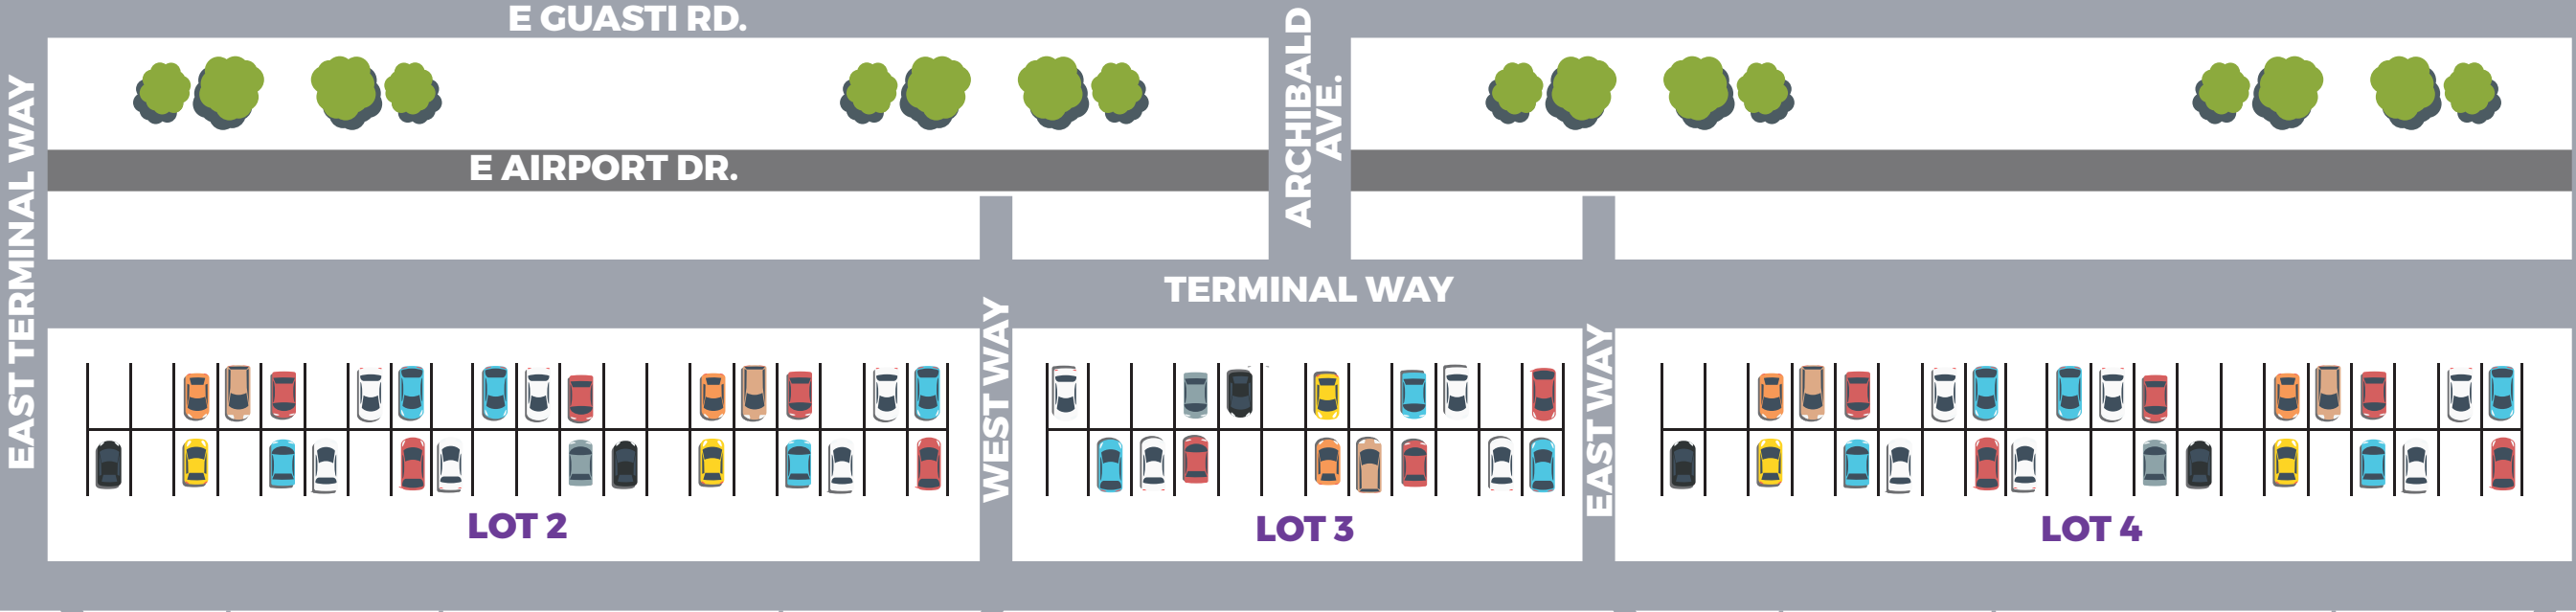

VINEYARD AVE.

INTERNATIONAL TERMINAL

Global Entry Enrollment Center
North Badging Office
Customs

This terminal is only for the **ARRIVALS** of these airlines:

- avianca
- China Airlines
- Volaris

Southwest Freight

Airfreight Offices

- Alaska Airlines
- American Airlines
- Delta Air Lines
- United Airlines

TERMINAL 2

Alaska Airlines	Frontier Airlines
avianca	United Airlines
China Airlines	Volaris
Delta Air Lines	

Pre-paid parking is available in lots 2, 3, 4, 5 and 6. Pre-paid parking is not available for premium lots.

TERMINAL 4

- American Airlines
- JetBlue
- STARLUX Airlines
- Southwest Airlines

MAP NOT TO SCALE
*Updated as of June 2026

ONTARIO
INTERNATIONAL AIRPORT

So Cal.
So Easy.

Aerial Map

flyOntario.com @flyONT