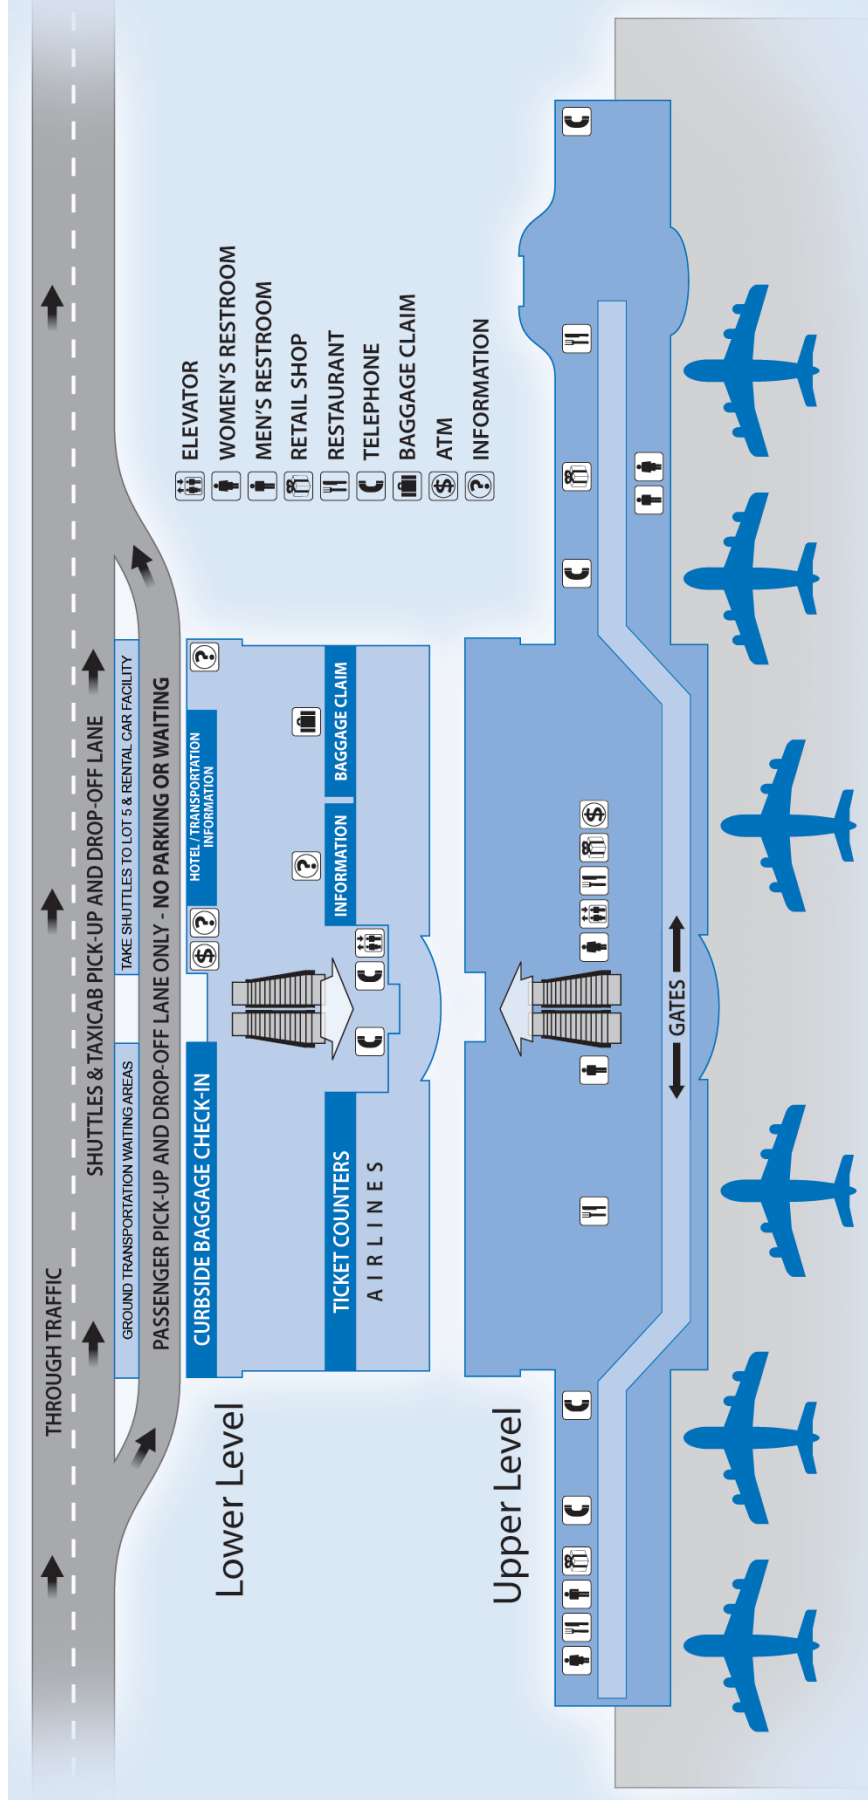

Ontario

International Airport

Travelers Guide

www.lawa.org

The layout for both Terminal 2 and Terminal 4 is similar with passenger drop-off at the lower arrivals level and escalators leading passengers only to the upper level checkpoint and departure gate area. Elevator access for wheelchairs and strollers is located next to the escalators. Locations of the restrooms, telephones and other amenities in each terminal will vary slightly and the locations on this map are approximate.

From State Route 60 Freeway: Exit the 60 Freeway at Haven Avenue. Travel northbound on Haven Avenue. Turn left on Airport Drive. Drive westbound on Airport Drive for approximately two miles. After passing Archibald Avenue, the next signal, turn left on Terminal Way.